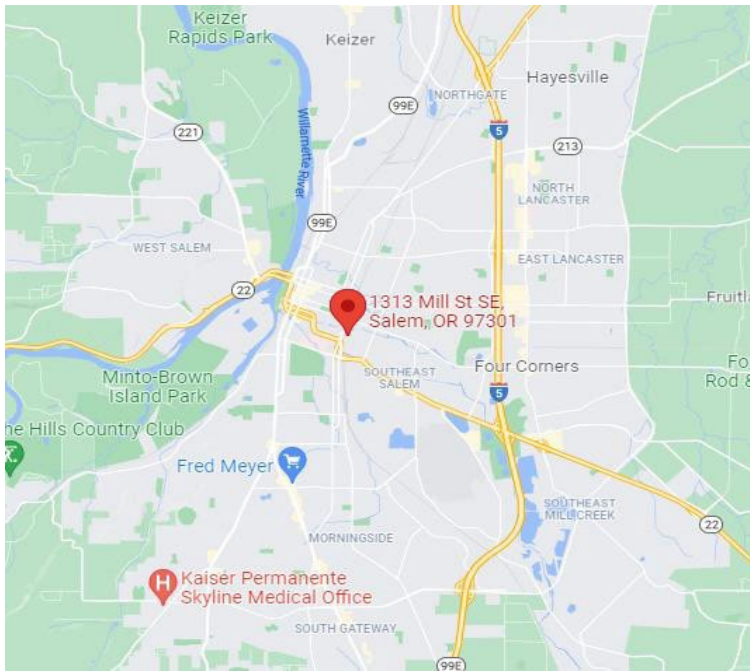

## Directions & Maps

**Willamette Heritage Center**  
**1313 Mill Street SE**  
**Salem, OR 97301**

### From I-5 North or South

- Take Exit 253
- Turn West onto Hwy 22 (Mission Street)
- Drive approx. 1.7 miles
- Turn Right onto 17<sup>th</sup> Street
- Drive three blocks
- Turn Left onto Mill Street
- Drive four blocks
- Venue will be on your right
- If you've hit 12<sup>th</sup>, you've gone too far

### Willamette Heritage Center Map

- **Parking located at entrance of campus**
- **Luncheon in the Mill Building (#6)**